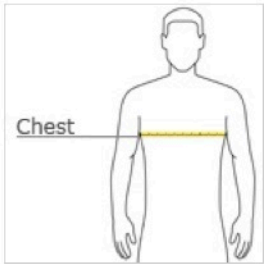

CARE INSTRUCTIONS

Machine wash warm, inside out, with like colors. Only non-cholorine bleach. Tumble dry low. Medium iron. Do not iron decoration. Do not dry clean.

front

back

HOW TO MEASURE

CHEST WIDTH

Measure under the arm and around the fullest part of the chest with arms down, keeping tape horizontal.

SIZE CHART

	XS	S	M	L	XL	2XL	3XL
Chest	31-34	34-37	38-41	42-45	46-49	50-53	54-56